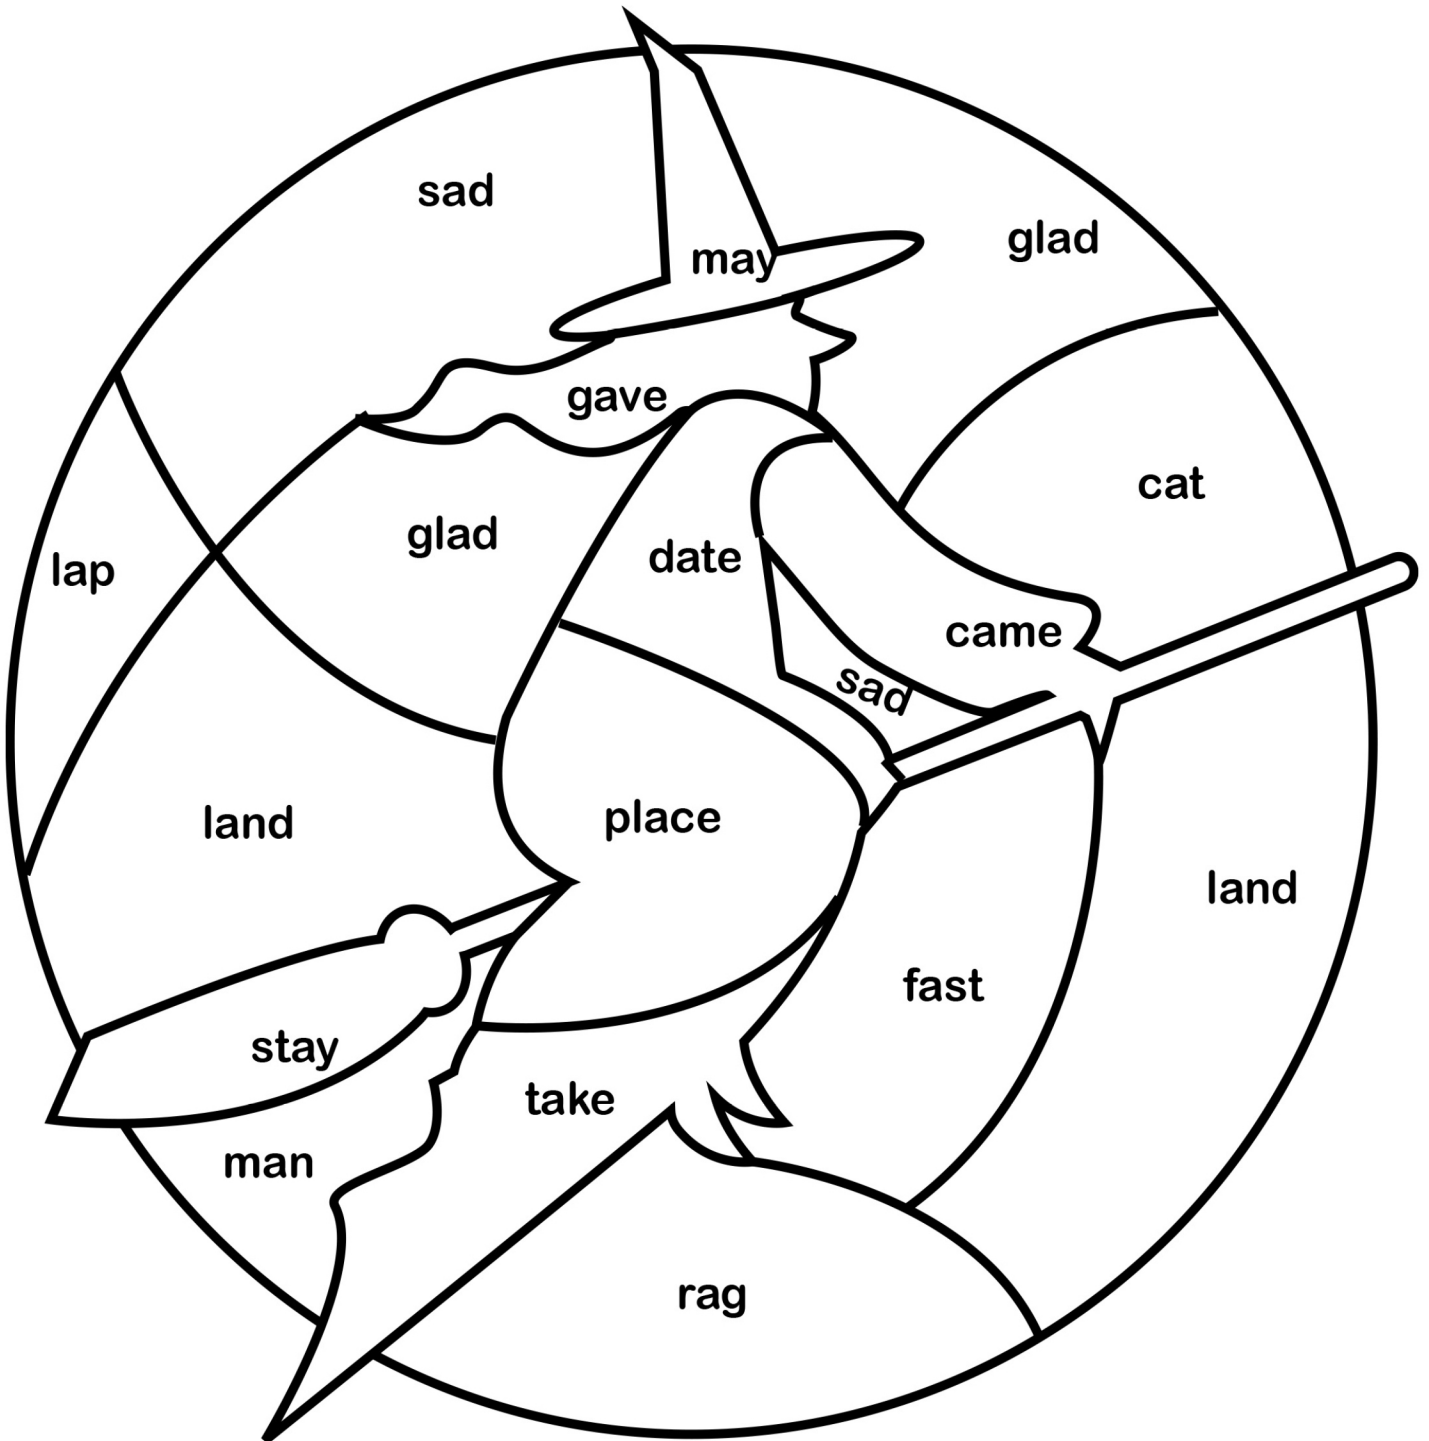

Name: \_\_\_\_\_

Color the spaces with words that have a long a sound blue. You can color the spaces with words that have a short a sound any color you like.

Color the spaces with words that have a long a sound blue. You can color the spaces with words that have a short a sound any color you like.